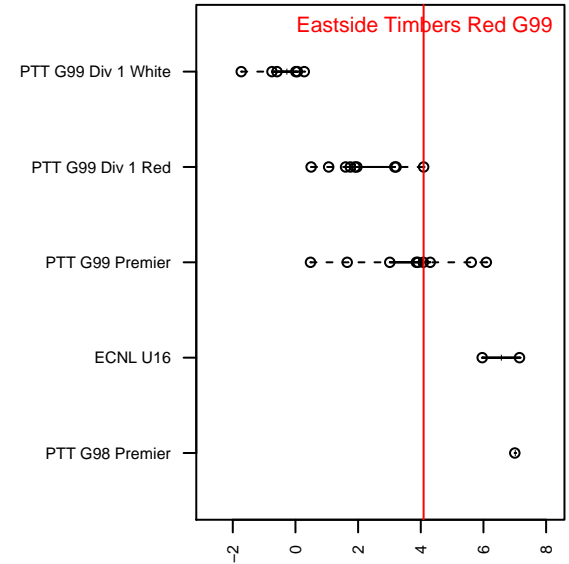

**attack and defense rating
relative to others at age
and all opponents in last 13 months**