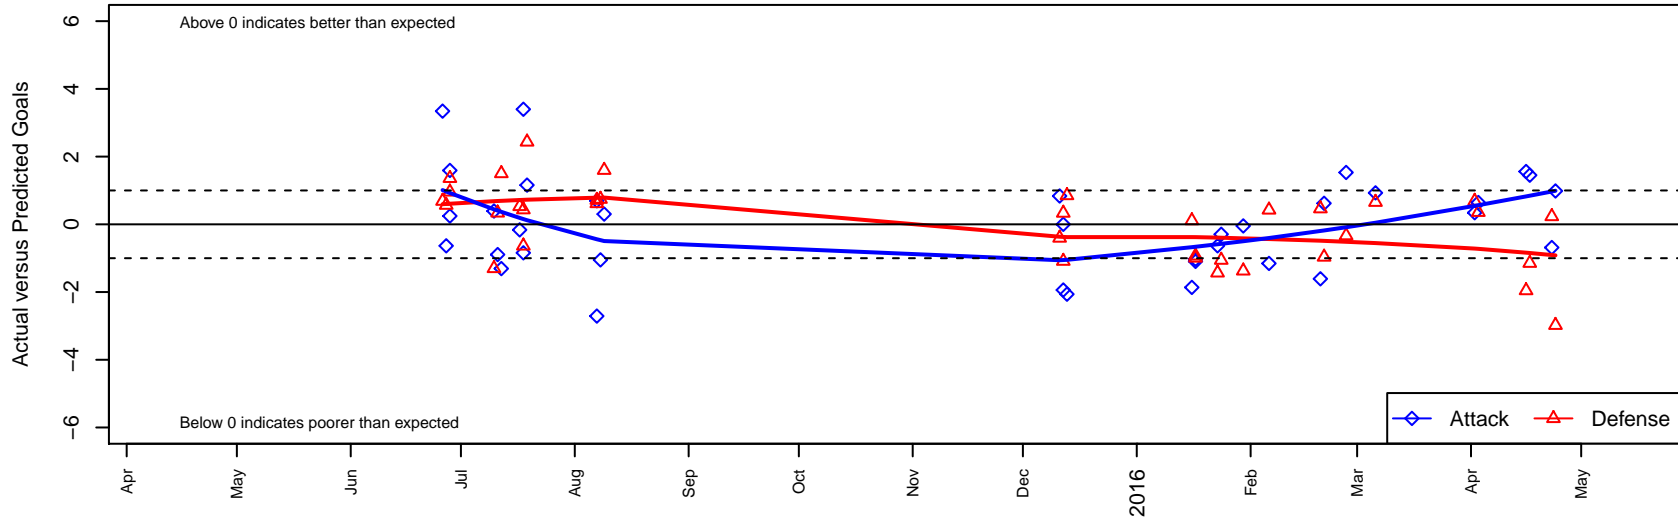

Eastside Timbers Red G99

Eastside Timbers
 Gresham, OR
 G99 total strength=1531
 attack=20.29 defense=7.83
 fall league = PTT G99 Div 1 Red
 notes= West Ham

alt names used:
 Eastside Timbers 99G West Ham
 EastSide Timbers 99G West Ham
 EASTSIDE TIMBERS EST 99G WEST HAM (C
 Eastside Timbers U16G West Ham
 Eastside Timbers 99G West Ham
 EastSide Timbers U16G West Ham
 EastSide Timbers U16G West Ham

Venues played:
 2015 Clash At the Border Gold/Silver U16
 2015 Nike Crossfire Challenge Super Group U'
 2015 Beaverton Cup GU17 Gold
 2015 Bend Premier Cup U16-U17G GOLD U1'
 2015 Eastside Timbers Showcase U15-16
 2015 PacNW Winter Classic Premier U16
 2015 PTT G99 Division 1 Red
 2015 OYS State Cup G99

Eastside Timbers Red G99
 Dots are actual minus expected GF (blue circles) and GA (red triangles).
 Blue line is smoothed change in attack strength. Red is smoothed change in defense strength.

**attack and defense variance (black dot)
relative to other teams
and top 10 in region**