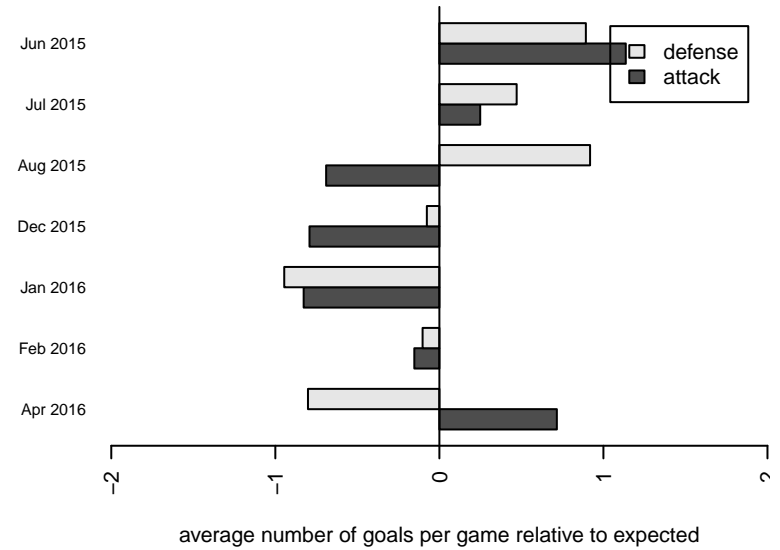

Performance relative to 13 month average